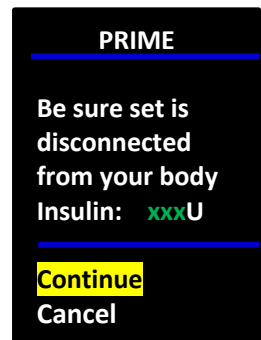

Animas[®] Vibe[™] Loading a Cartridge and Priming

Put cartridge in
pump before
pressing the OK
button after
rewind complete

Put cartridge in pump
before pressing the
OK button

Press
AND HOLD

Press
AND HOLD