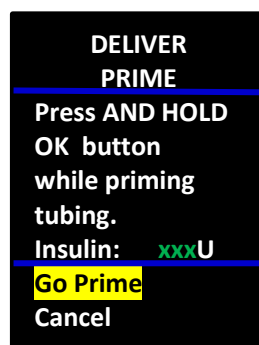

Animas[®] Vibe[™] Loading a Cartridge and Priming

Put cartridge in
pump before
pressing the OK
button after
rewind complete

Put cartridge in pump
before pressing the
OK button

Press
AND HOLD

Press
AND HOLD